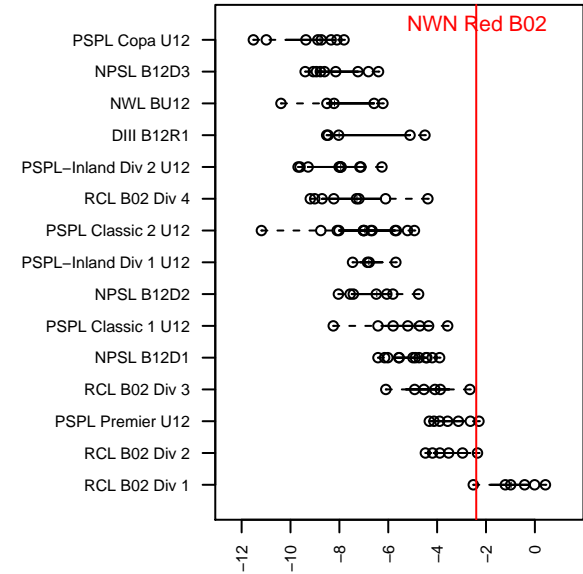

NWN Red B02

NW Nationals
 Mountlake Terrace, WA
 B02 total strength=906
 attack=1.98 defense=1.05
 fall league = RCL B02 Div 1, RCL B02 7V2
 spr league = Win RCL B02 Div 2

alt names used:
 NWN B02 Red
 NW NATIONALSNWN B02 RED
 NW NATIONALS NWN B02 RED (WA)
 NWN B02 Red A
 NWN B02 Red A
 NW Nationals B02 Red
 NWN B02 Red A
 NWN B02 Red A

Venues played:
 2013 Challenge Cup B02 Division 1 – Challeng
 2014 Snohomish United Invt U12 Gold
 2014 Beaverton Cup BU12 Gold
 2014 WA Rush Cup BU12 Gold U12
 2014 RCL B02 Div 1
 2014 RCL B02 7V2
 2014 PacNW Winter Classic Premier U12
 2014 Win RCL B02 Div 2
 2014 WYS Championship B02

**attack and defense variance (black dot)
relative to other teams
and top 10 in region**

**attack and defense rating
relative to others at age
and all opponents in last 13 months**

Performance relative to 13 month average