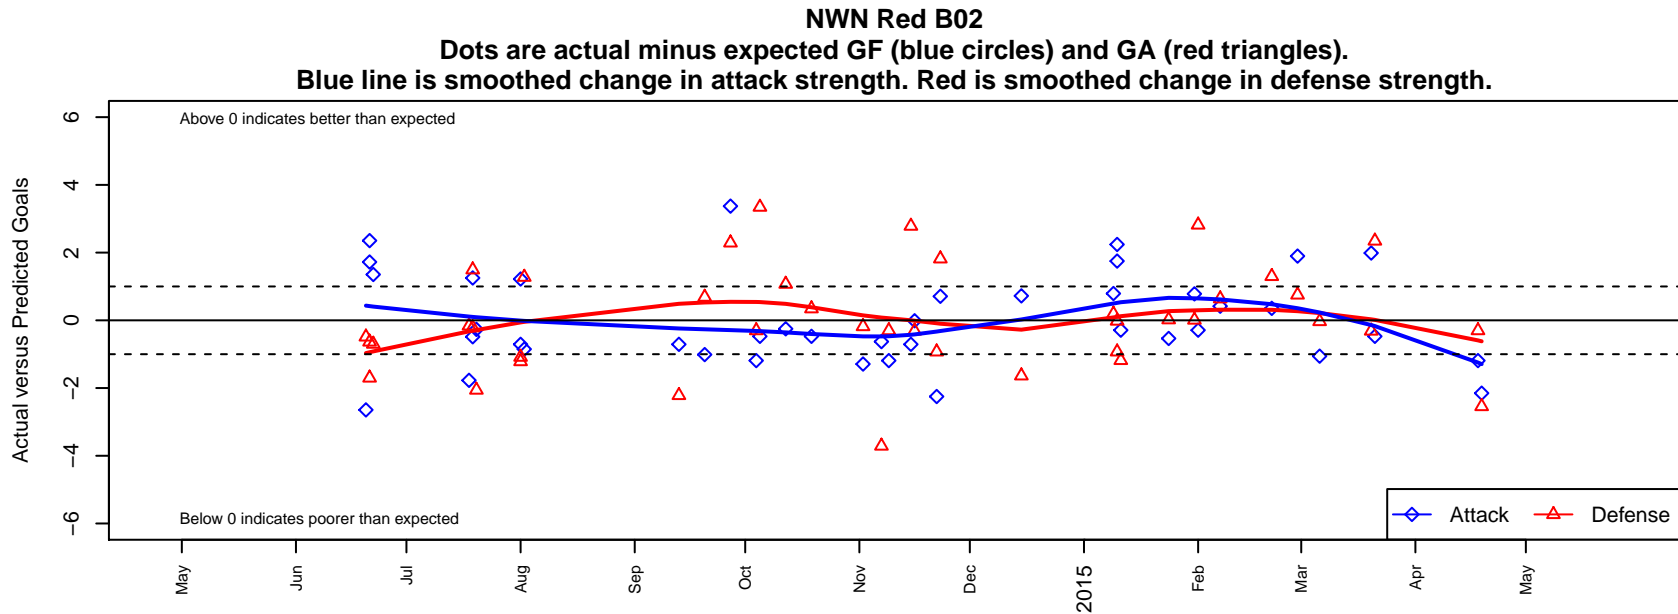

NWN Red B02

NW Nationals
 Mountlake Terrace, WA
 B02 total strength=906
 attack=1.98 defense=1.05
 fall league = RCL B02 Div 1, RCL B02 7V2
 spr league = Win RCL B02 Div 2

alt names used:
 NWN B02 Red
 NW NATIONALSNWN B02 RED
 NW NATIONALS NWN B02 RED (WA)
 NWN B02 Red A
 NWN B02 Red A
 NW Nationals B02 Red
 NWN B02 Red A
 NWN B02 Red A

**attack and defense variance (black dot)
relative to other teams
and top 10 in region**

**attack and defense rating
relative to others at age
and all opponents in last 13 months**

Performance relative to 13 month average